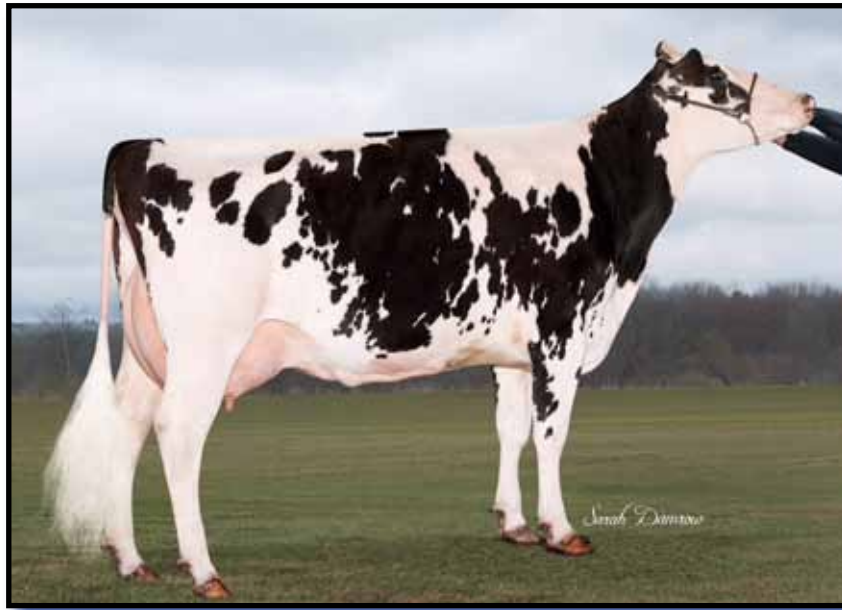

WHITEHEAD BRAXTON VENZUEL 2E-92
Dam of #1367

#1367 WHITEHEAD G VICTORIA SECRET

840 3129749704 100%RHA Born: July 1, 2015
VG-85-3Y V+V+V
2-03 289 2X 17,580 3.6 633 3.1 545
3-02 365 2X 22,711 3.1 687 3.2 728
Last test: 42 lbs
Due May 29, 2020 to Milksource Cheers-ET

FUSTEAD GOLDWYN GUTHRIE-ET 137191143

WHITEHEAD BRAXTON VENZUEL

EX-92-2E EEEEE 69656811 100%RHA
4-08 305 2X 25,360 2.9 732 2.9 741
5-11 305 2X 22,830 2.6 584 2.9 673
3-06 305 2X 22,420 2.8 630 2.9 641
2-02 305 2X 17,370 3.2 548 2.9 508

REGANCREST S BRAXTON-ET 61898423

WHITEHEAD OUTSIDE VESEVIUS

EX-90-2E EEEVV 62811814 100%RHA
3-03 323 2X 20,380 3.6 728 3.0 611 **
5-02 295 2X 19,070 4.0 762 3.0 564 **
8-01 280 2X 18,520 3.6 667 3.1 573 *
6-02 298 2X 17,560 3.8 674 2.8 500 *
7-01 283 2X 17,530 3.7 654 3.2 563 *
Lft: 2313d 139,080 3.8 5258 3.0 4229

COMESTAR OUTSIDE

WHITEHEAD ALEX VIENNA

VG-87-4Y EEVV+ 60099901 100%RHA
4-01 314 2X 24,500 3.8 942 3.0 737
2-02 281 2X 21,250 4.0 843 3.0 633

#1368 WHITEHEAD GUTHRIE COBBLER

840 3129749705 96%RHA Born: Sept. 2, 2015
G+81-3Y VV+GG
2-00 305 2X 18,400 4.5 830 3.6 659
3-02 293 2X 26,142 3.9 1027 3.4 883
Due Oct. 25, 2020 to Cookiecutter MD Hardrock-ET

FUSTEAD GOLDWYN GUTHRIE-ET 137191143

WHITEHEAD ASTRO COCO

EX-90-6Y EEEVE 65795076 93%RHA
6-00 305 2X 22,100 3.4 761 3.2 707
4-06 348 2X 19,040 3.5 659 3.3 595
7-09 345 2X 18,050 3.9 710 3.5 624
3-05 305 2X 16,610 3.9 655 3.1 521
2-04 305 2X 16,030 3.5 562 3.1 500

3rd Fall Heifer, Southern Spring National 2010

OSEEANA ASTRONOMICAL-ET 129355919

WHITEHEAD OUTSIDE CHANEL

G+80-5Y +VFF+ 62143341 87%RHA
3-08 314 2X 24,580 3.1 767 3.2 779
2-00 305 2X 16,710 3.8 638 3.2 535
4-09 160 2X 13,190 3.0 401 3.1 407